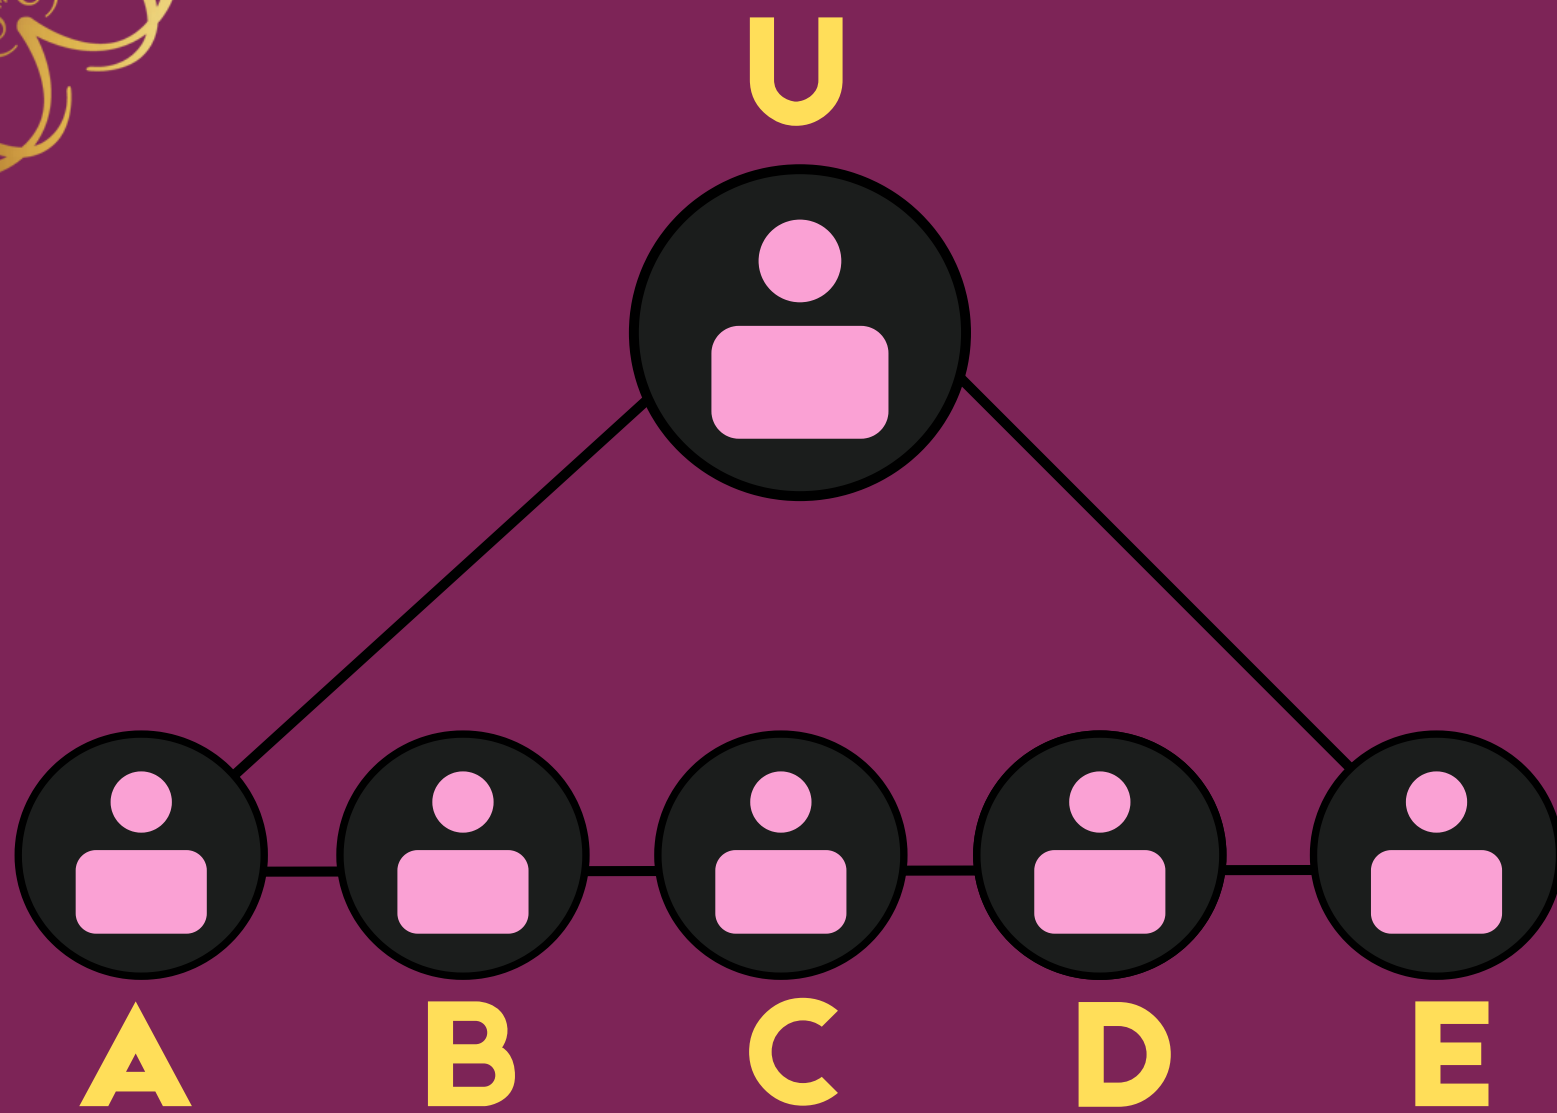

All electric scooters and motorcycles provide for recharging by plugging into ordinary wall outlets, usually taking about eight hours to recharge (i.e., overnight). Some manufacturers have designed in, included, or offer as an accessory

JOINING PACKAGE
EV - BIKE BOOKING
13,700/-

Binary Income

Eco SMART RIDE *Scooter*

1,2000/-

DAILY CAPPING

40,000/-

Daily payout & Daily cut off
INR Daily bank transfer

Smart Ride Eco - Motor
FREE SCOOTER